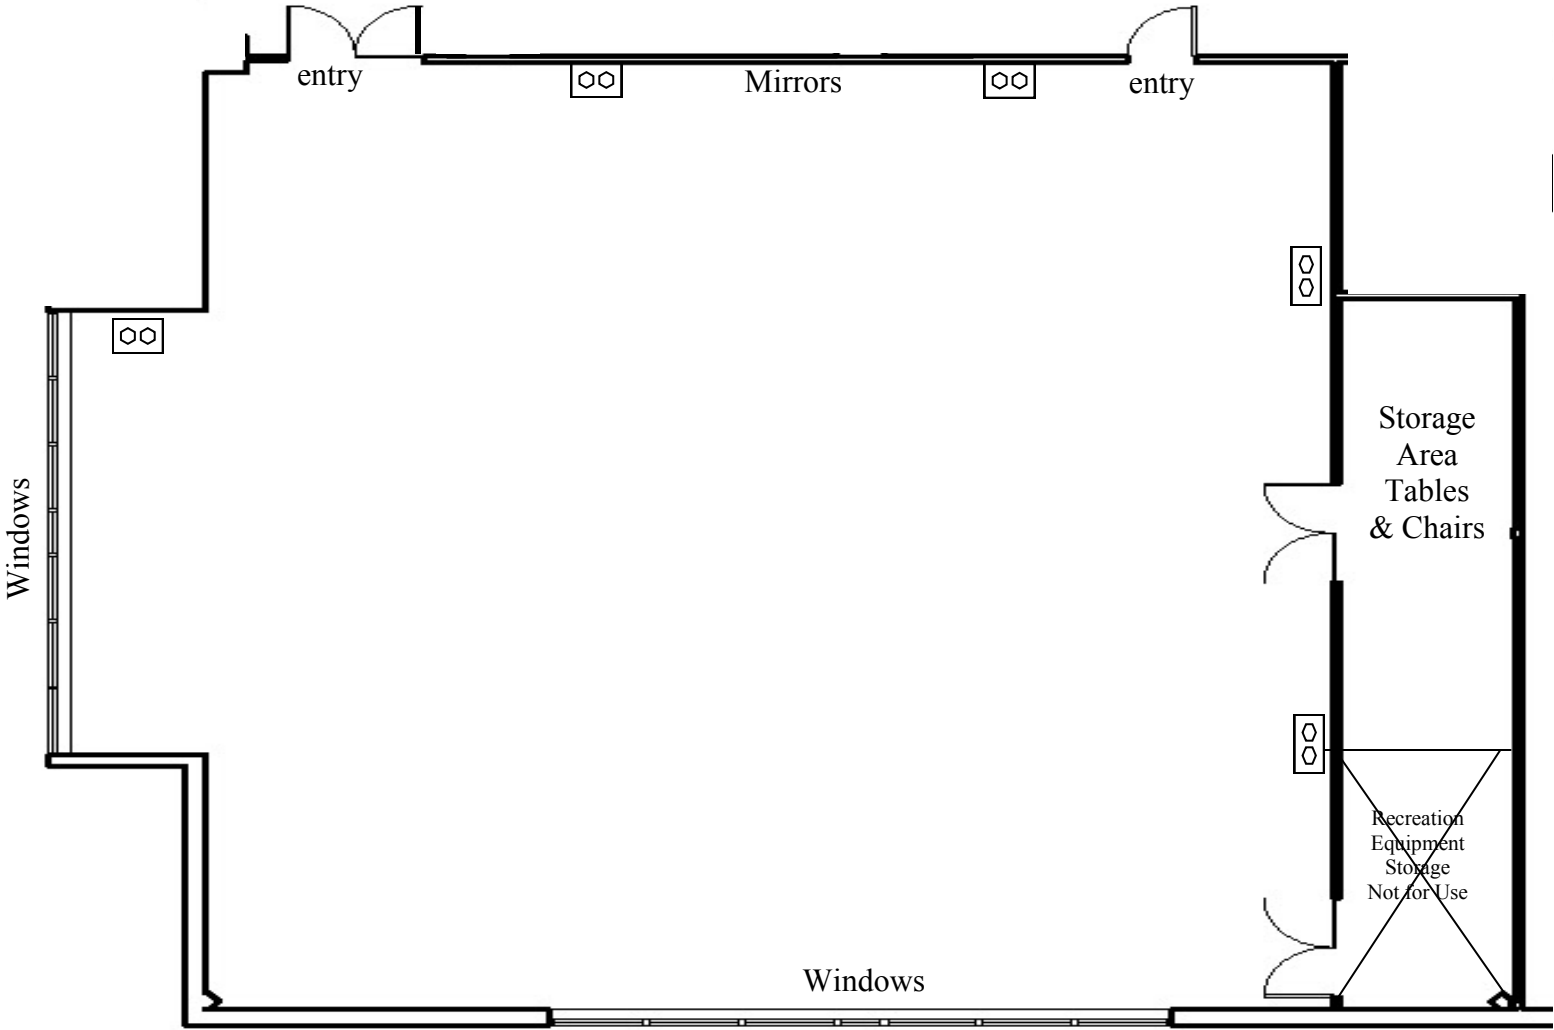

Seahurst Banquet Room

 Electrical Outlets

27– 60” inch round tables (seats 8)

4—36” x 72” (seats 6)

200– black chairs

44 x 51